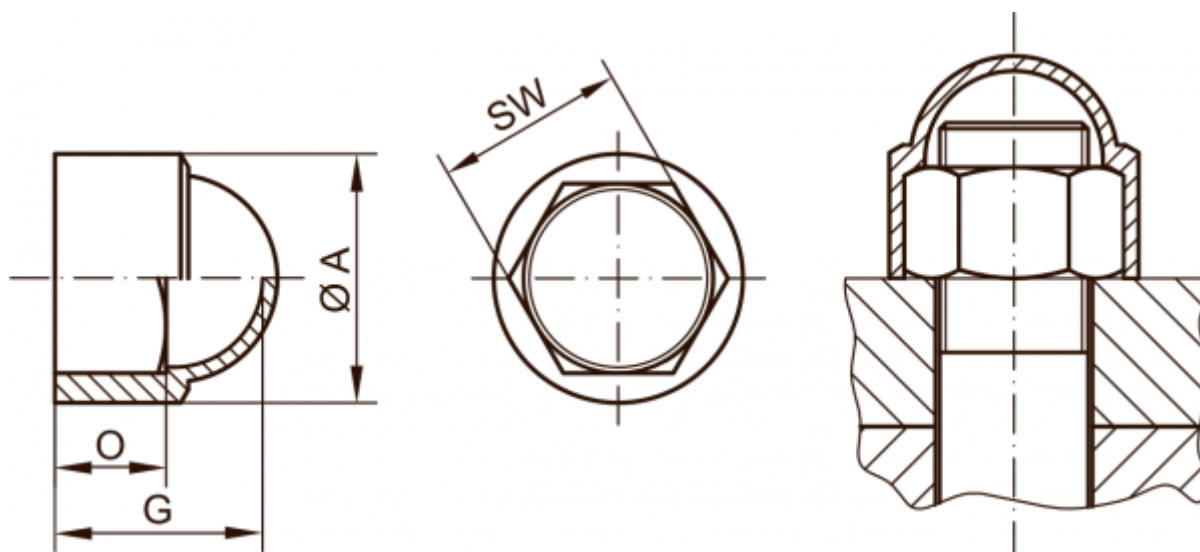

Article number: 59GPN10001078

Description: KLEE Cap for nut GPN 1000 / 1078 - NV 32

Measures

A	= 39.7
For	= M22x1,5 - M22x2 - G1/2
G	= 34
O	= 19
SW (Spanner width)	= 32